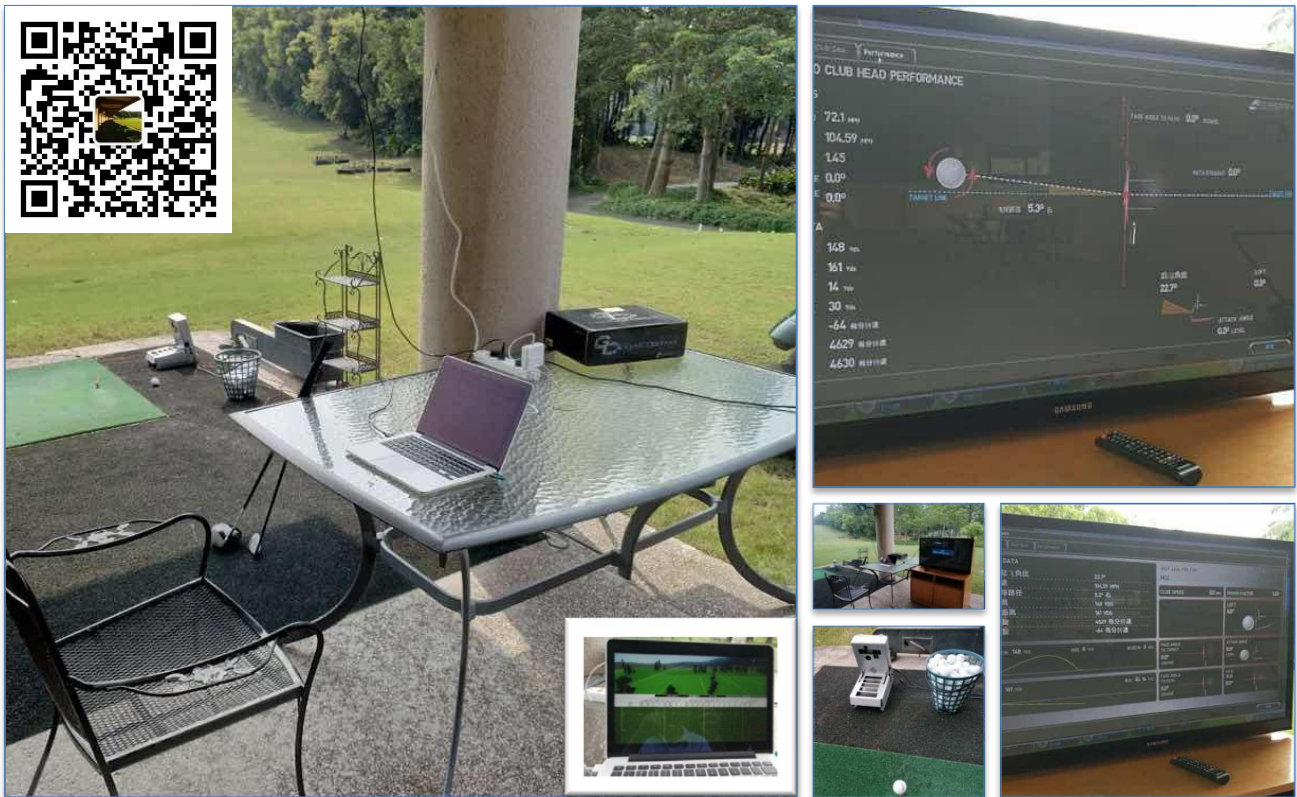

Club Test System Available at Driving Range

We are pleased to offer you a great opportunity to determine your clubhead speed, ball speed, spin rate, carry distance and overall distance by using our Game Changer Launch Monitor. This state of the art equipment is made to help provide you a better practice session. Please see the price details below and sign up for this service:

	Price (RMB/Hour)
Member	100
Guest	160

- Please consult Driving Range staff for more information about club test.
- Please sign up with Moz Mo at 0769-8581 8080 Ext. 613 or Laura Li at 0769-8581 8080 Ext. 726 to sign up for this service.